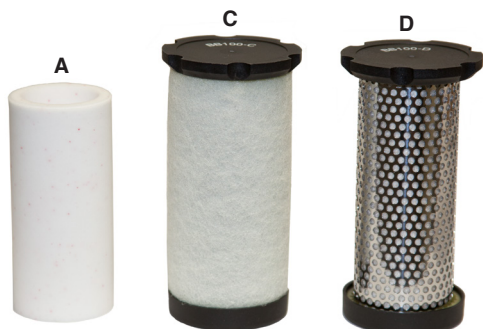

Replacement Filters

for Breather Boxes® and Filtration Panels

In order to maintain Grade-D air quality, filters must be changed on a regular basis.

Note: Coalescing Filter element (C Filter) may have red or white covering material

BB15 & BB30 Series Filters

BB15 & BB30 Series

Item No.	Description
BB30-FK	Filter kit for BB15 & BB30 Series models Contains 1 ea. "A", "C", and "D" replacement filters
BB30-A	Particulate filter - Stage 1
BB30-C	Coalescing filter - Stage 2
BB30-D	Charcoal filter - Stage 3

For BB15 Series, consult Customer Service for correct filter part number. Please provide serial number and manufacturing date when contacting Customer Service.

BB50 Series Filters

BB50 Series

Item No.	Description
BB50-FK	Filter kit for BB50 Series models Contains 1 ea. "A", "C", and "D" replacement filters
BB50-A	Particulate filter - Stage 1
BB50-C	Coalescing filter - Stage 2
BB50-D	Charcoal filter - Stage 3

BB75 Series Filters

BB75 Series

Item No.	Description
BB75-FK	Filter kit for BB75 Series models Contains 1 ea. "A", "C", and "D" replacement filters
BB75-A	Particulate filter - Stage 1
BB75-C	Coalescing filter - Stage 2
BB75-D	Charcoal filter - Stage 3