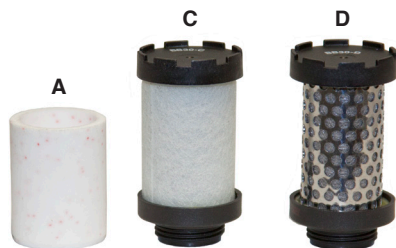

Replacement Filters

for Breather Boxes® and Filtration Panels

In order to maintain Grade-D air quality, filters must be changed on a regular basis.

Note: Coalescing Filter element (C Filter) may have red or white covering material

BB15 & BB30 Series Filters

BB15 & BB30 Series

Item No.	Description
BB30-FK	Filter kit for BB15 & BB30 Series models Contains 1 ea. "A", "C", and "D" replacement filters
BB30-A	Particulate filter - Stage 1
BB30-C	Coalescing filter - Stage 2
BB30-D	Charcoal filter - Stage 3

For BB15 Series, consult Customer Service for correct filter part number. Please provide serial number and manufacturing date when contacting Customer Service.

BB50 Series Filters

BB50 Series

Item No.	Description
BB50-FK	Filter kit for BB50 Series models Contains 1 ea. "A", "C", and "D" replacement filters
BB50-A	Particulate filter - Stage 1
BB50-C	Coalescing filter - Stage 2
BB50-D	Charcoal filter - Stage 3